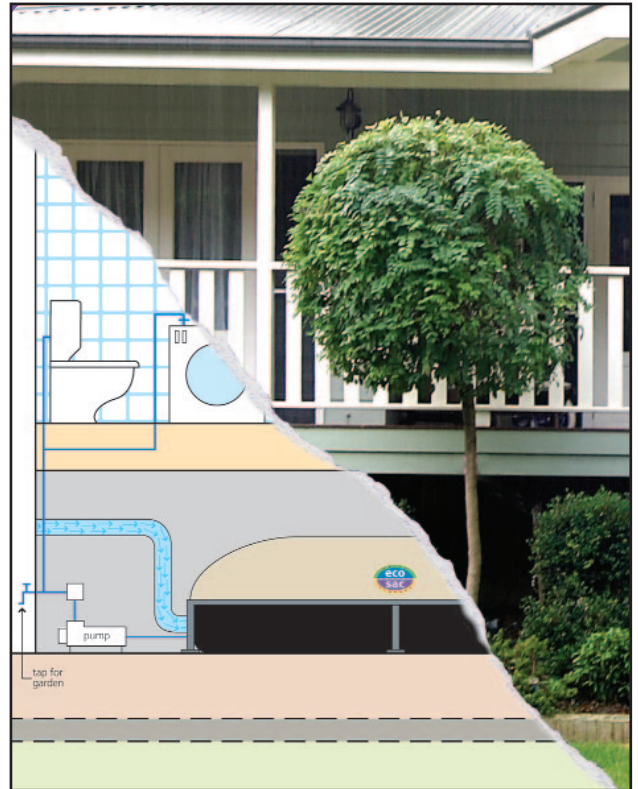

Latest Generation of Hidden Rainwater Storage eco sac® When it Rains it Stores!

- Rigid pipe-work and NO moving parts for watertight connections under AS/NZS 3500
- Full 10 year warranty
- Meets drinking water standards - accredited to AS/NZS 4020
- 66 standard sizes plus custom sizes
- Galvanised steel frame to secure eco sac® in place
- 100mm or 90mm standard PVC inlet for maximum water flow
- Unique serial number for warranty registration
- Join multiple sacs together with 100mm manifold for increased filling capacity and storage

www.ecosac.com.au Call 1300 72 66 70

The revolutionary new generation
of rain water tanks that
hide away under
floors and decks

The eco sac® kit includes:

- eco sac® rainwater storage bladder
- 100mm or 90mm standard PVC inlet
- Customised geo-textile harness
- Galvanised steel frame and mounting plate
- All required fasteners
- 2 x 32mm outlets and ball valves with locking nuts
- Mosquito protected 25mm air vent
- Fail-safe relief flap